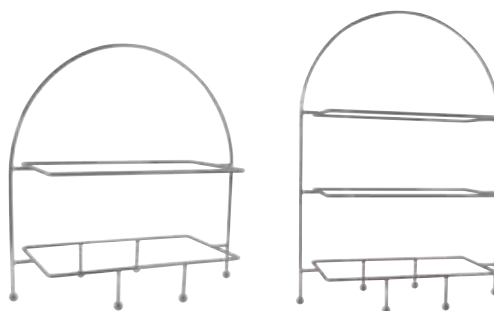

76251 3 Tier 705mm

RECTANGULAR DISPLAY STAND

Chrome Plated

Ring Measurement: 420 x 240mm

Item No. Description Height

76260 2 Tier 515mm

76261 3 Tier 705mm

OVAL DISPLAY STAND

Chrome Plated

Ring Measurement: 410 x 280mm

Item No. Description Height

76280 2 Tier 520mm

76281 3 Tier 705mm

INFO PLATTERS TO SUIT:

Item No. Description

9902027 Porcelain