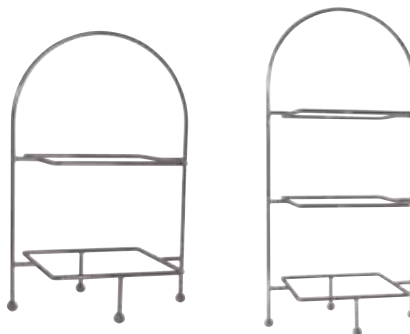

SQUARE DISPLAY STAND

Chrome Plated

Ring Measurement: 240 x 240mm

Item No. Description Height

76250 2 Tier 520mm

76251 3 Tier 705mm

RECTANGULAR DISPLAY STAND

Chrome Plated

Ring Measurement: 420 x 240mm

Item No. Description Height

76260 2 Tier 515mm

76261 3 Tier 705mm