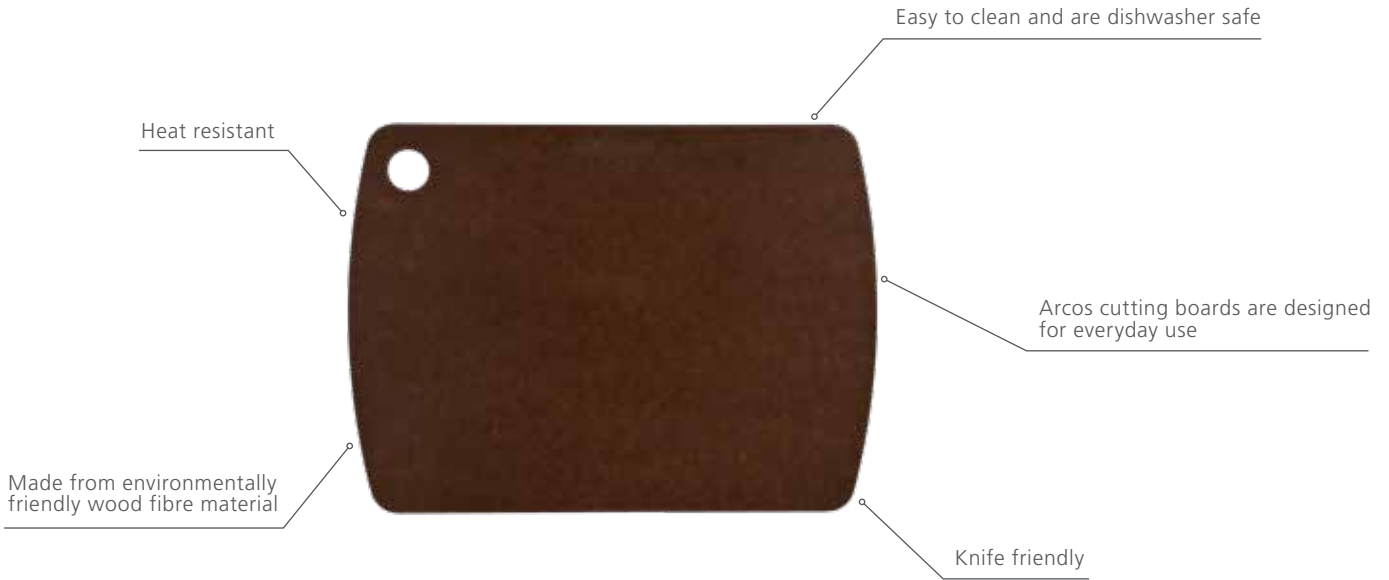

NEW
BOARDS

These environmentally friendly serving boards go from kitchen to table with style.

SERVING / CUTTING BOARD

Eco Select

Item No. Dimensions
70020 200 x 150mm

SERVING / CUTTING BOARD

Eco Select

Item No. Dimensions
70030 305 x 230mm