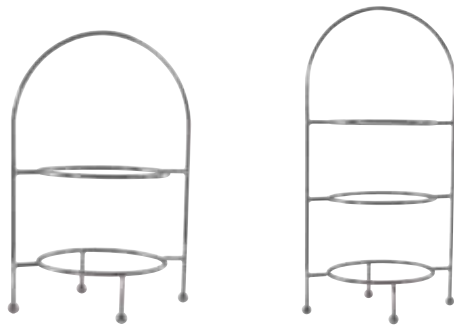

ROUND DISPLAY STAND

Chrome Plated

Ring Measurement: 220mm

Item No. Description Height

76270 2 Tier 470mm

76271 3 Tier 620mm

ROUND DISPLAY STAND

Chrome Plated

Ring Measurement: 220mm

Item No. Description Height

76275 2 Tier 620mm

SQUARE DISPLAY STAND

Chrome Plated

Ring Measurement: 240 x 240mm

Item No. Description Height

76250 2 Tier 520mm